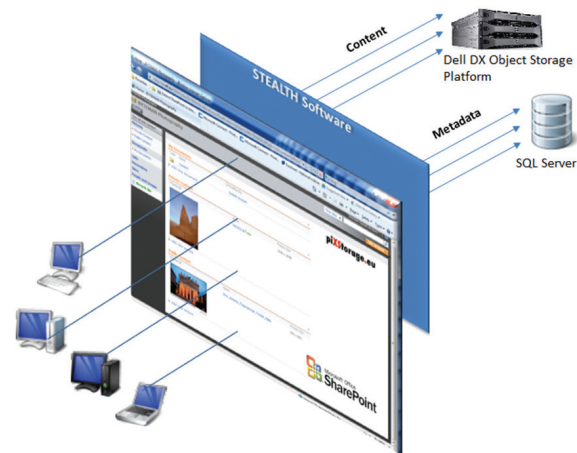

# Dell and STEALTH Software: SharePoint® unlimited

The Dell™ DX Object Storage Platform and STEALTH Content Store for SharePoint® can provide a transparent, seamless and cost effective storage infrastructure for your Microsoft® SharePoint® needs:

Effectively managing digital content in your organization has become mission critical now that much of today's intellectual property and business activities are captured in files or unstructured data. Microsoft® SharePoint® is enabling companies like yours to cost-effectively address the challenges of managing and sharing unstructured data content whether at the enterprise level or across small and mid-size businesses.

### Continued storage infrastructure flexibility for your SharePoint® environment

By choosing the Dell™ DX Object Storage Platform and the STEALTH Content Store for SharePoint® solution, you are able to opt-in or opt-out of the solution depending on your requirements over time. You can return to the infrastructure prior to the installation of the solution without being locked in, as in sometimes the case with particular archiving solutions for SharePoint®.

## **No limitations in SharePoint® usage regarding users and content**

By using the Dell DX Object Storage Platform and STEALTH Software Content Store Software solution, you are able to add any type of content (Exchange, SAP etc) to your SharePoint® environment without seeing a performance impact for the user community. This is achieved by storing only the metadata to the SharePoint® SQL Server® and content data to the Dell DX Object Storage via the STEALTH Software Content Store solution.